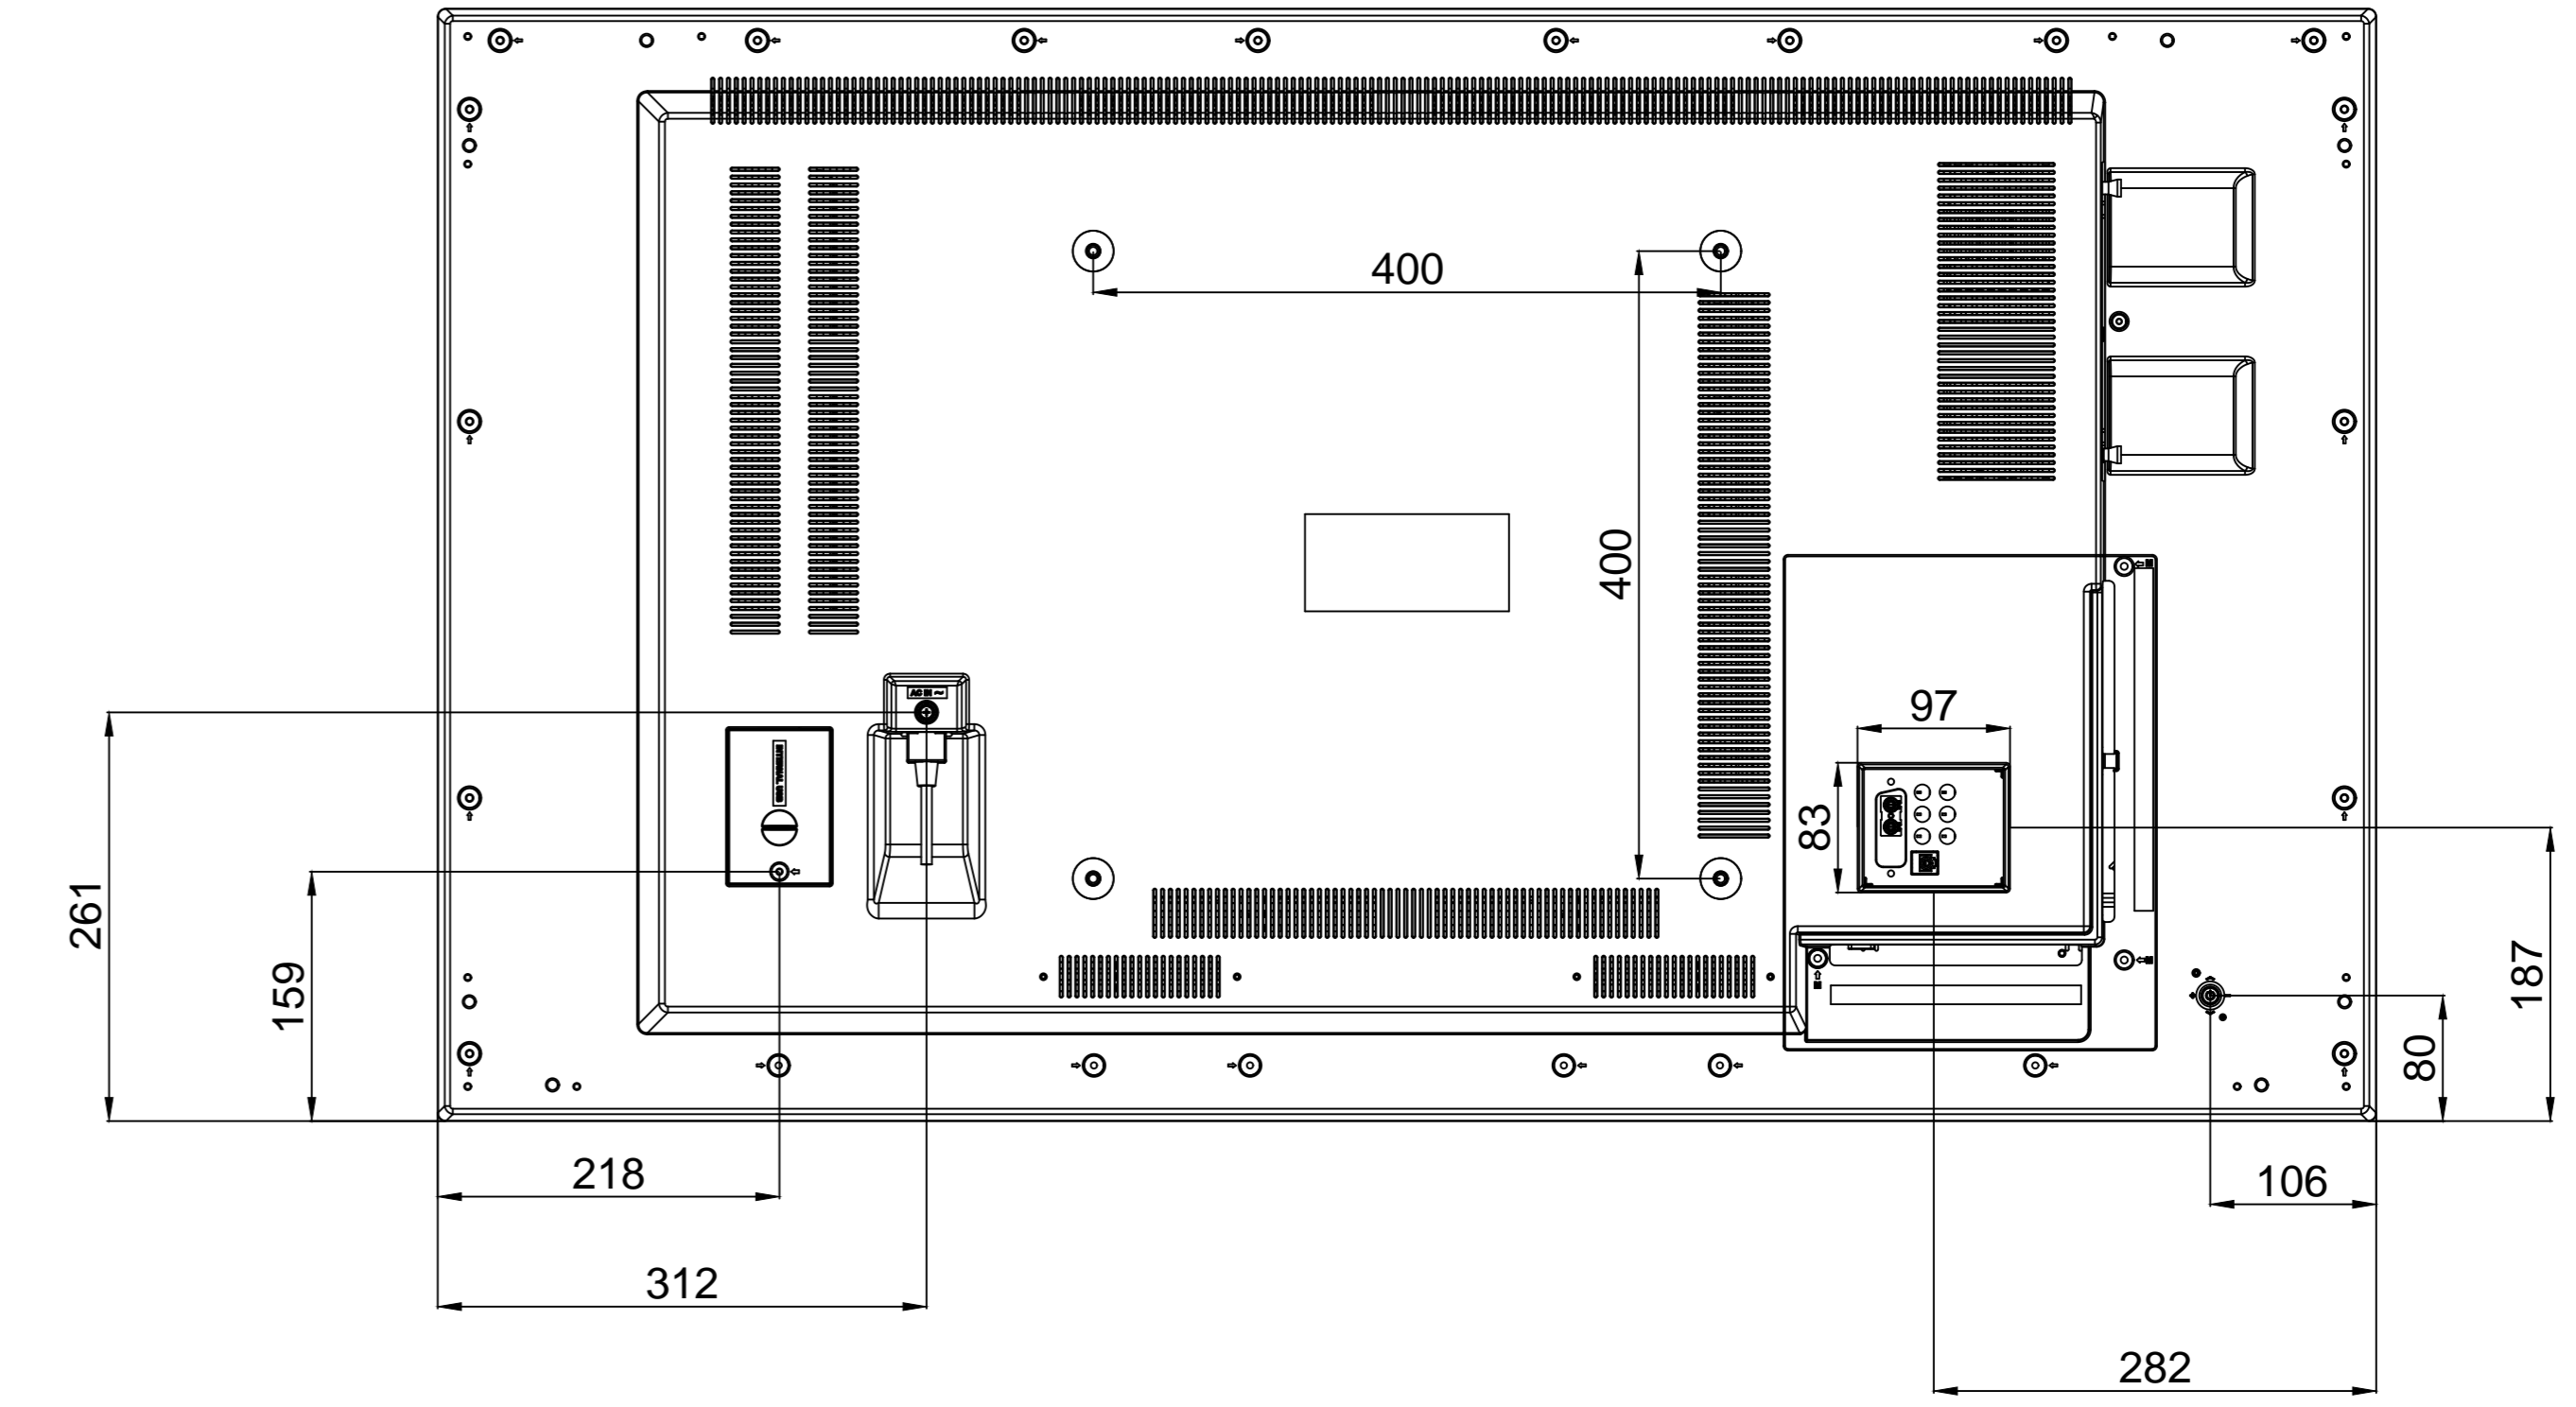

REV.NO	DATE/TARİH	NOTES/AÇIKLAMALAR
1	04.10.2018	FORMAT DÜZENLENDİ
2		
3		

MODEL	DIMENSIONS (mm)		
	WIDTH mm	DEPTH mm	HEIGHT mm
55395 DS	1236	69	709
PRODUCT	1236	69	709
PACKAGING	1369	165	874

1210

680

ACTIVE CELL DIMENSIONS

TOLERANCES	K	NAME: 55395 DS	REV: R01
0.00/50.00	±0.10	CREATED : NİHAT ÖZTEN	DATE: 04.10.2018
50.01/100.00	±0.30	LAST REV. : NİHAT ÖZTEN	SHEET: 1 / 1
100.01/250.00	±0.50	CHECK : Hakan KÖYUNCUOĞLU	SCALE : 1
250.01/500.00	±0.75	APPRV. : Deniz ÇETİNYÜREK	
500.01/1000.00	±1.00		
1000.01/2500.00	±1.50		
ANGLES	±0.5°	VESTEL VESTEL ELECTRONICS / DİJİTAL PRODUCTS OPERATIONS MANİSA/TURKİYE TEL:+90.236.2130660 FAX:+90.236.2130512	