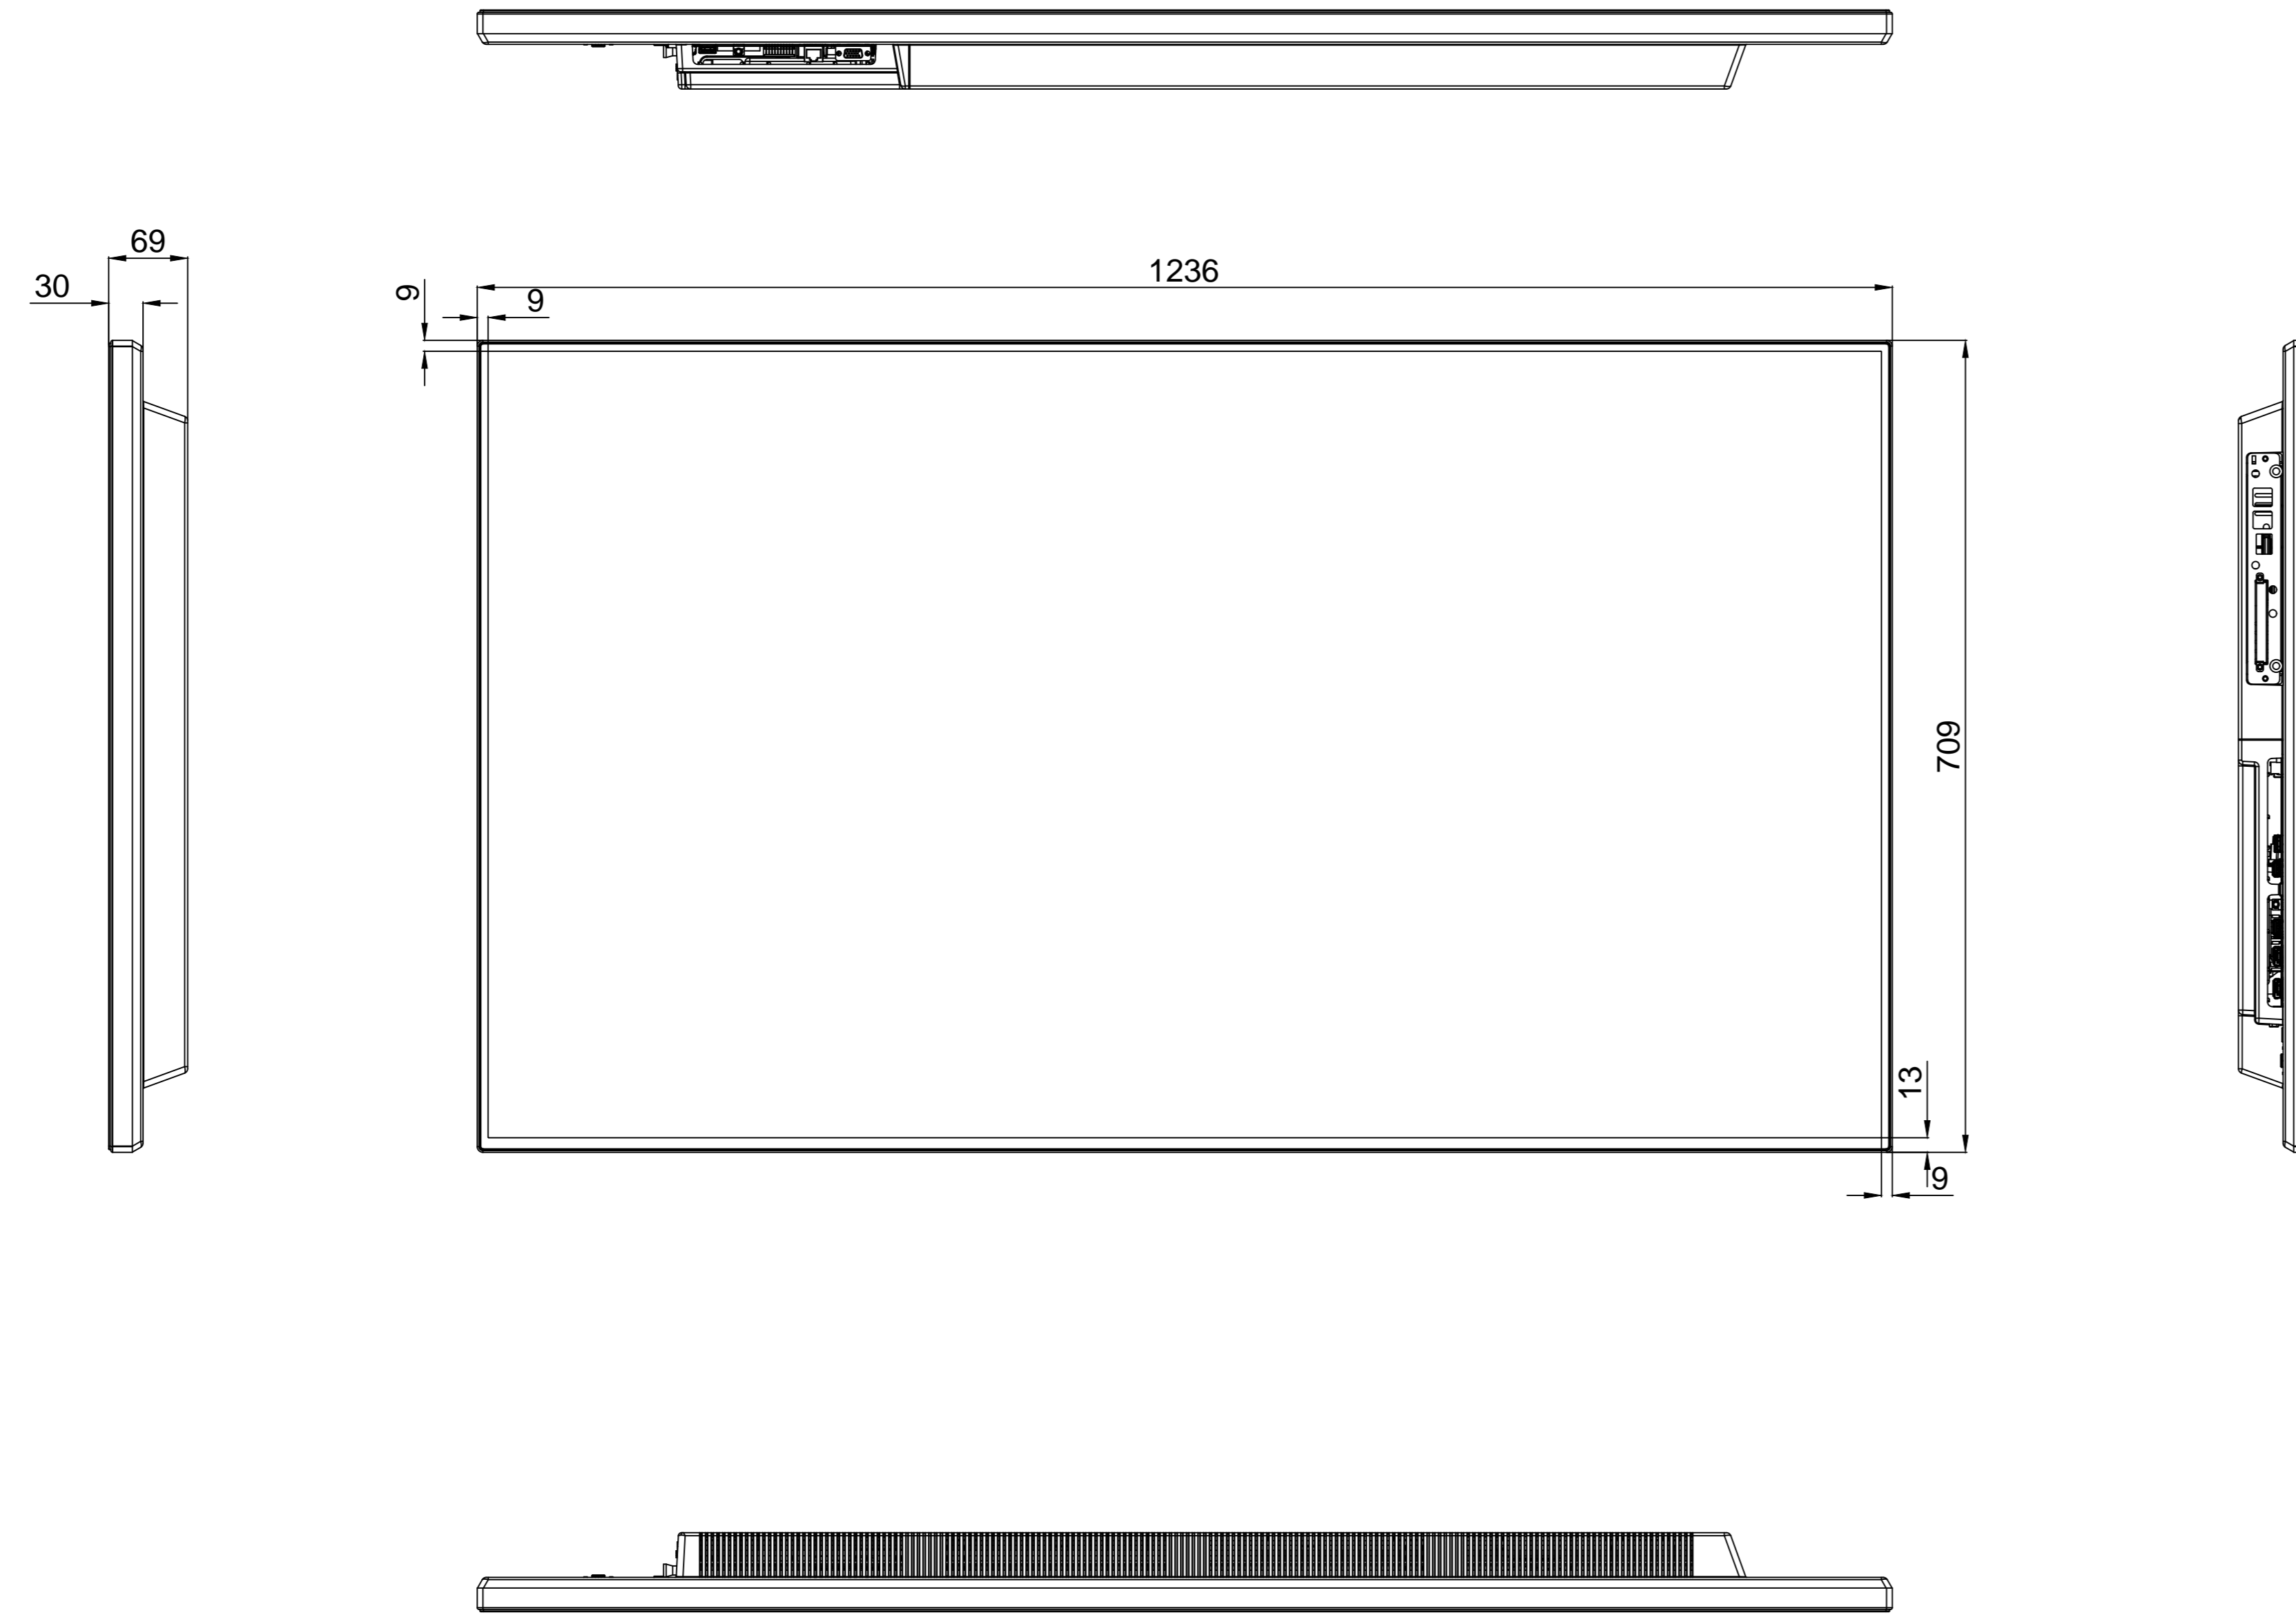

REV.NO	DATE/TARİH	NOTES/AÇIKLAMALAR
1	04.10.2018	FORMAT DÜZENLENDİ
2		
3		

MODEL	DIMENSIONS (mm)		
	WIDTH mm	DEPTH mm	HEIGHT mm
55395 DS	1236	69	709
PRODUCT	1236	69	709
PACKAGING	1369	165	874

1210

680

ACTIVE CELL DIMENSIONS

TOLERANCES	K	NAME: 55395 DS	REV: R01
0.00/50.00	±0.10	CREATED : NİHAT ÖZTEN	DATE: 04.10.2018
50.01/100.00	±0.30	LAST REV. : NİHAT ÖZTEN	SHEET: 1 / 1
100.01/250.00	±0.50	CHECK : Hakan KÖYUNCUOĞLU	SCALE : 1
250.01/500.00	±0.75	APPRV. : Deniz ÇETİNYÜREK	
500.01/1000.00	±1.00		
1000.01/2500.00	±1.50		
ANGLES	±0.5°	VESTEL VESTEL ELECTRONICS / DİJİTAL PRODUCTS OPERATIONS MANİSA/TURKİYE TEL:+90.236.2130660 FAX:+90.236.2130512	